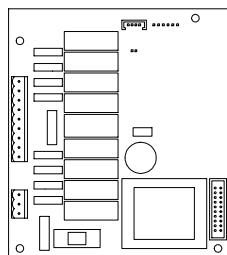

3/4 GR S - 04900718