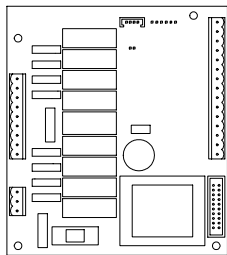

2GR - 03001702

3GR - 03001703

4GR - 03001704

98001006

COMPONENTI ELETTRICI ED ELETTRONICI ELECTRONIC & ELECTRIC PARTS

2 GR V - 04900715

3/4 GR V - 04900716
2 GR V - AUTOSTEAM

When replacing 04900715 with 04900716 USE the following part assembly kit Nuovart16, which includes (4) of 00000119 (4) of 07300342 (2) of 07300341 (1) of 04000366