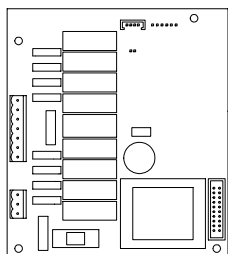

COMPONENTI ELETTRICI ED ELETTRONICI ELECTRONIC & ELECTRIC PARTS

3/4 GR V - 04900716
2 GR V - AUTOSTEAM

When replacing 04900715 with 04900716 USE the following part assembly kit Nuovart16, which includes (4) of 00000119 (4) of 07300342 (2) of 07300341 (1) of 04000366

3/4 GR S - 04900718

COMPONENTI ELETTRICI		
COD.	DESCRIZIONE	ENGLISH DESCR.
04000342	IMPIANTO ELETTRICO 2 GR	2 GR WIRING
04000344	IMPIANTO ELETTRICO 3/4 GR	3/4 GR WIRING
04000368	IMP. ELET. SUPPLEMENTO 4 GR	4 GR ADDITIONAL WIRING
04000370	IMP. ELET. SUPPL. DOSATORE 4 GR	4 FLOWMETER ADD. WIRING
04000346	CABL. ELETTR. SCALDATAZZE 2 GR	2 GR CUP WARMER WIRING
04000347	CABL. ELETTR. SCALDATAZZE 3 GR	3 GR CUP WARMER WIRING
04000348	CABL. ELETTR. SCALDATAZZE 4 GR	4 GR CUP WARMER WIRING