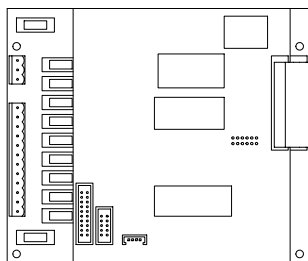

2 GR PLUS - 04900713